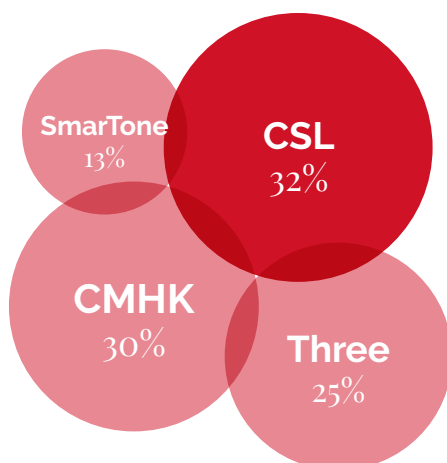

Smartphone Penetration

63%

Sim Penetration

166%

Transaction Types

- 👍 Premium
- 👍 In-app Purchases
- 👍 Subscriptions

Price Points

- 📁 1 HKD TO 100 HKD
- 📄 0% Local Tax

Credit Card Penetration

Market Share

Regulator: MCMC

Smartphone Penetration