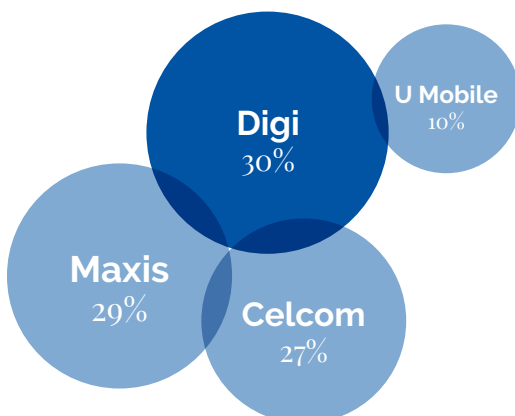

Market Share

Regulator: MCMC