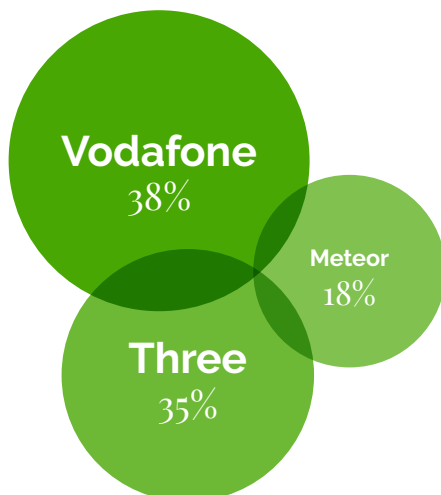

Transaction Types

- Premium
- In-app Purchases
- Subscriptions

Price Points

- €1 - €50
- 23% Local Tax

Credit Card Penetration

Market Share

Regulator: COMREG

Smartphone Penetration