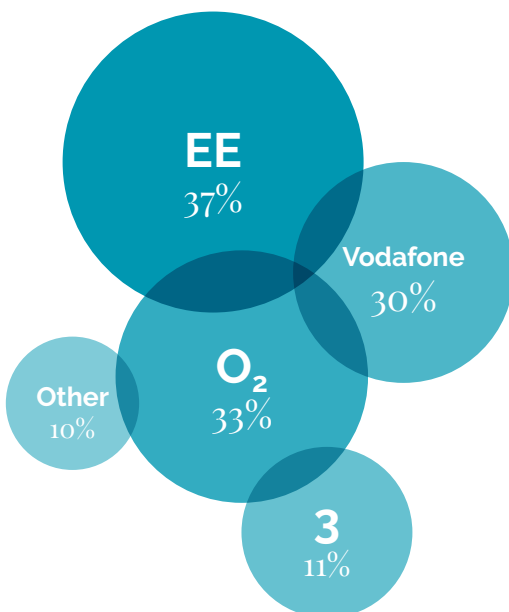

Market Share

Regulator Phone Pay Plus (PPP)