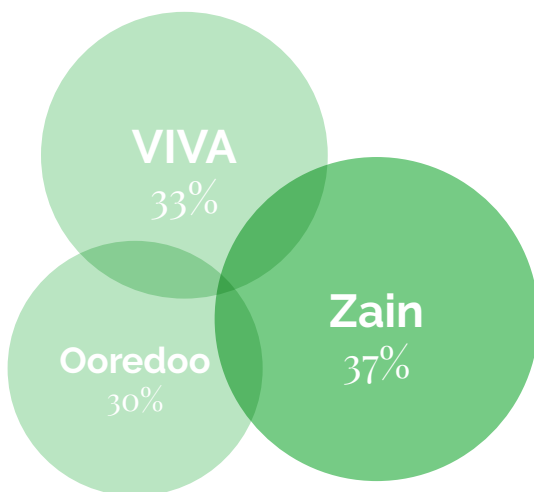

Transaction Types

- 👍 Premium
- 👍 In-app Purchases
- 👍 Subscriptions

Price Points

- 👛 5 KWD to 100 KWD
- 📄 0% Local Tax

Credit Card Penetration

28%

Market Share

Regulator: MOC

Smartphone Penetration

● Post-Pay 74%

● Pre-Pay 26%