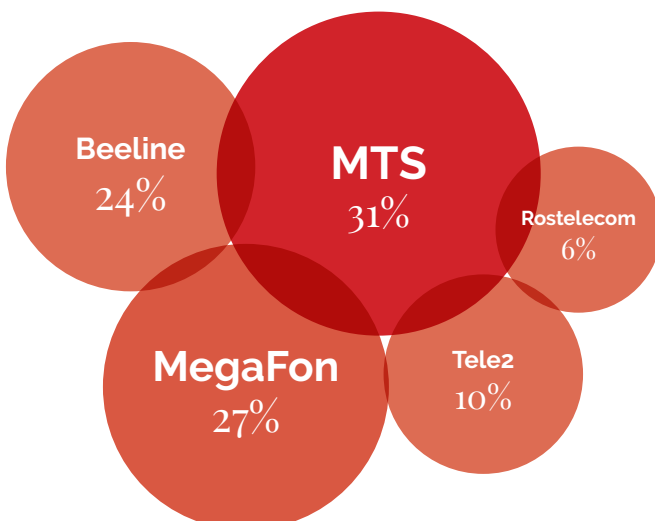

Market Share

Regulator: MTMCRF