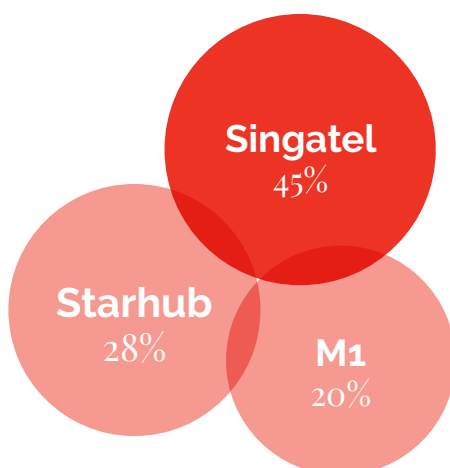

Smartphone Penetration

86%

Sim Penetration

146%

Transaction Types

- 👍 Premium
- 👍 In-app Purchases
- 👍 Subscriptions

Price Points

- 📁 1 SPD TO 100 SPD
- 📄 7% Local Tax

Credit Card Penetration

35%

Market Share

Regulator: IDA

Smartphone Penetration