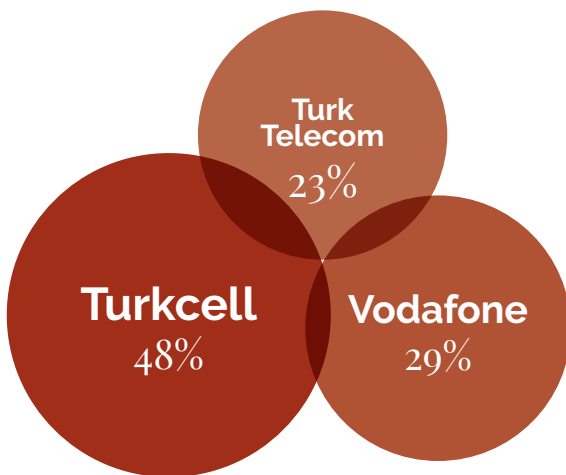

Transaction Types

- Premium
- In-app Purchases
- Subscriptions

Price Points

- 1 TRY yo 50 TRY
- 18% Local Tax

Credit Card Penetration

Market Share

Regulator: ICTA

Smartphone Penetration